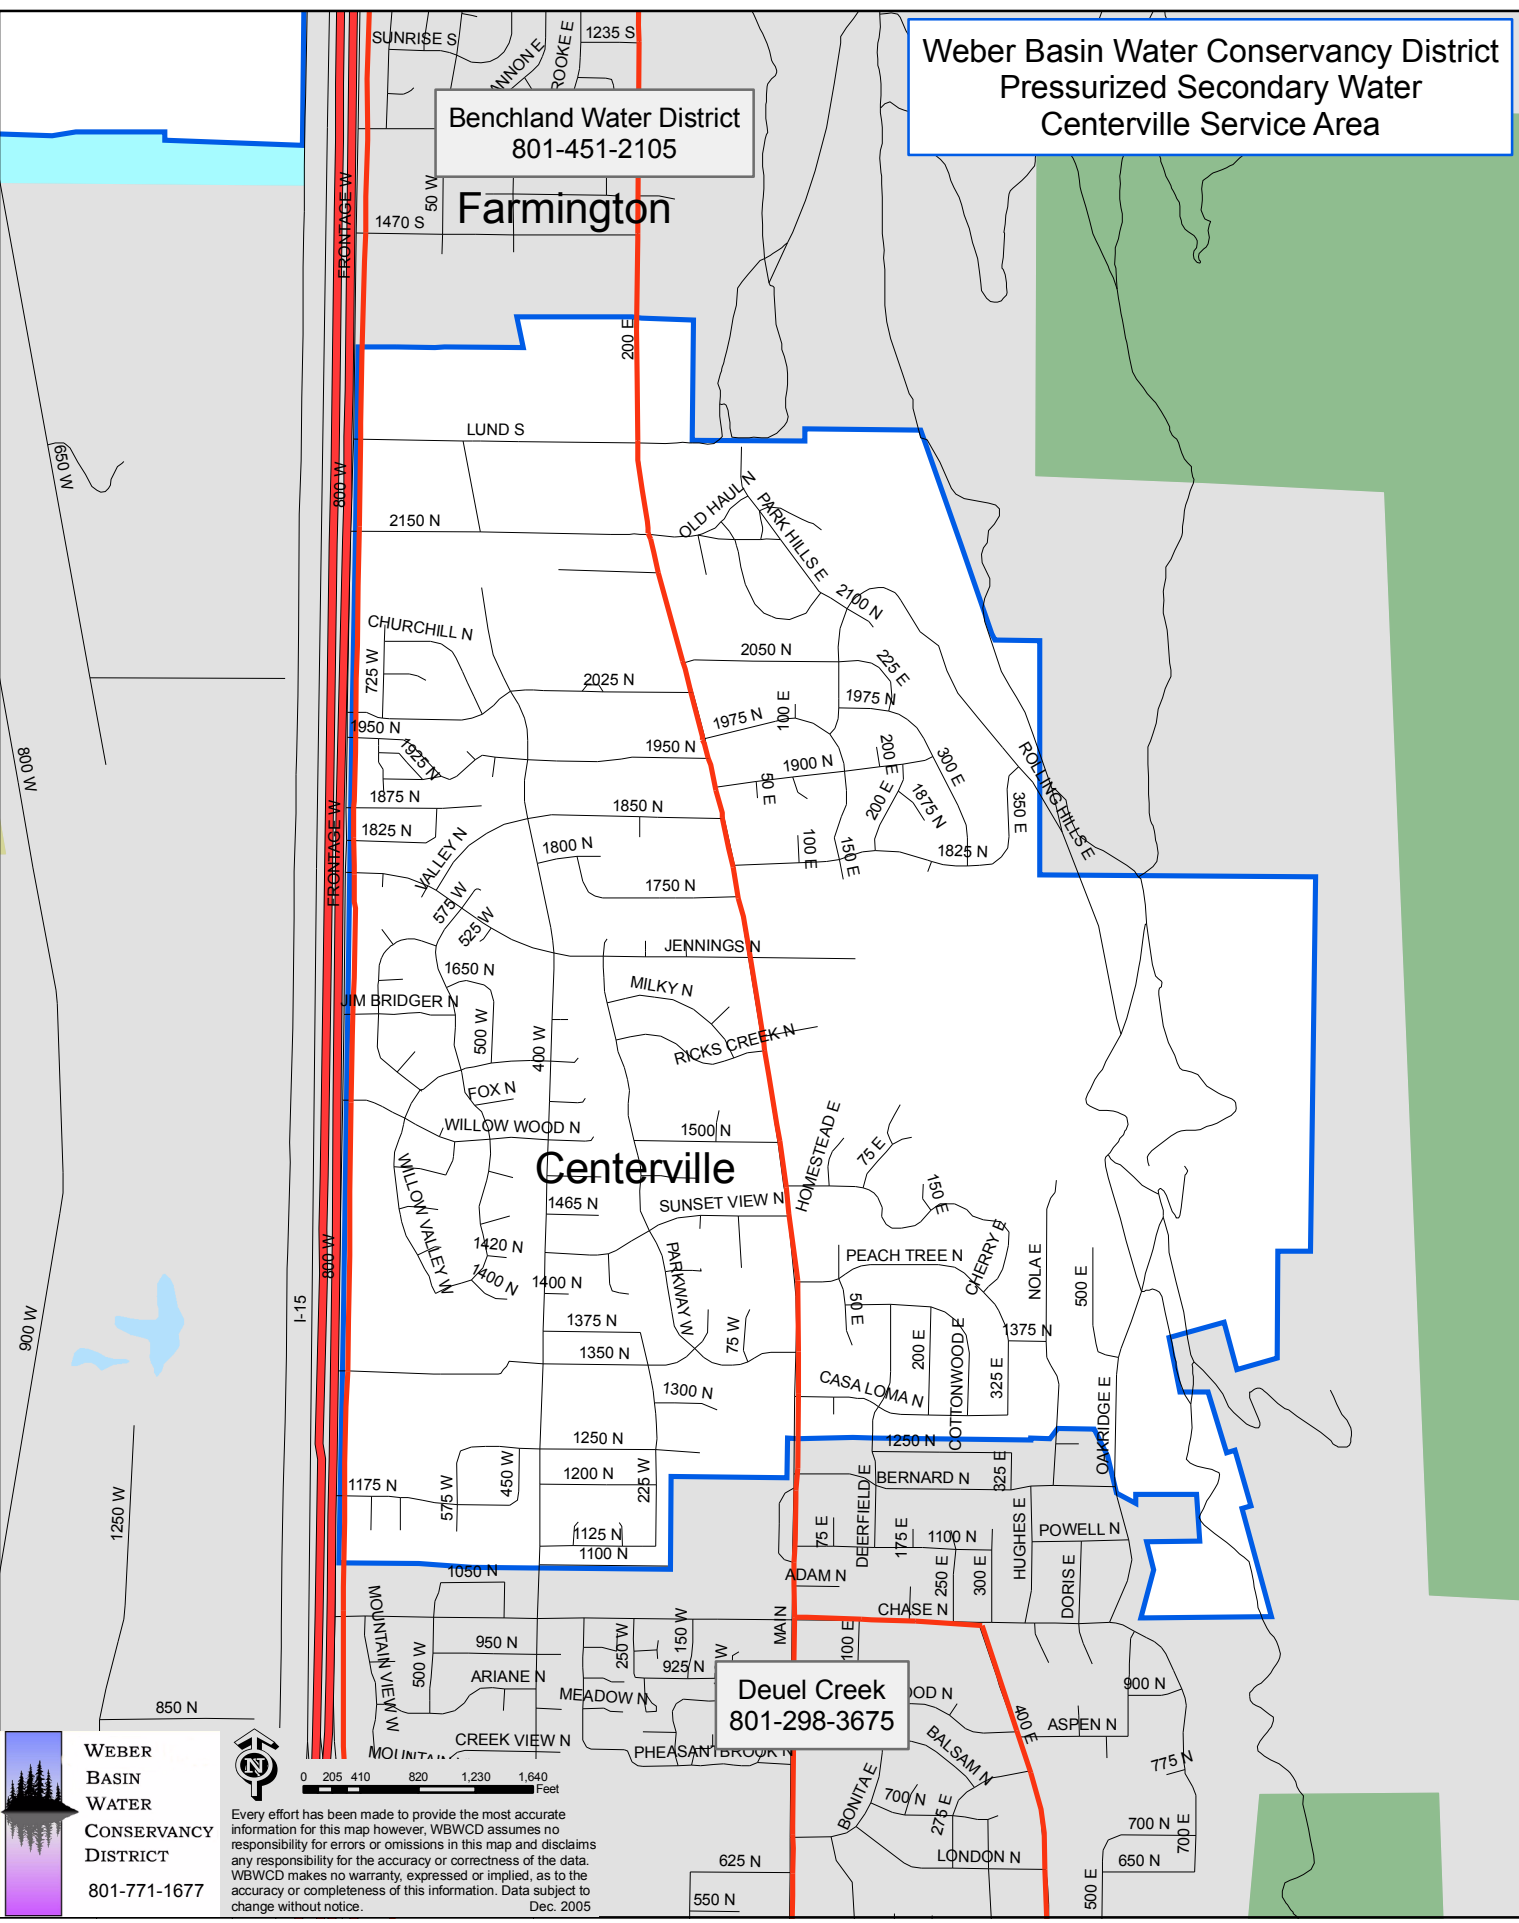

**Weber Basin Water Conservancy District
Pressurized Secondary Water
Centerville Service Area**

**Benchland Water District
801-451-2105**

Farmington

Centerville

**Deuel Creek
801-298-3675**

**WEBER
BASIN
WATER
CONSERVANCY
DISTRICT**
801-771-1677